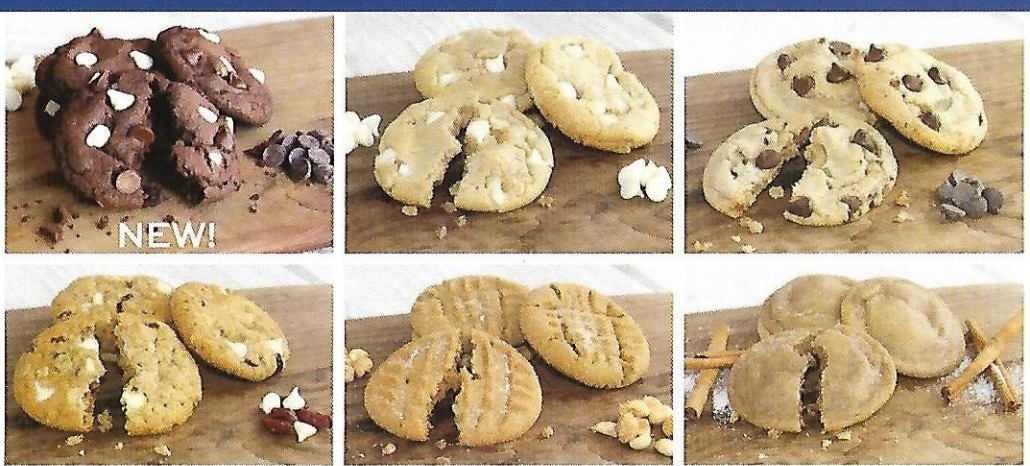

# SHARE THE GOOD

NEW Premium, 2.5lb

Makes  
(40)  
Cookies!

Pre-portioned  
cubes

NEW!

Thanks For Your Support!