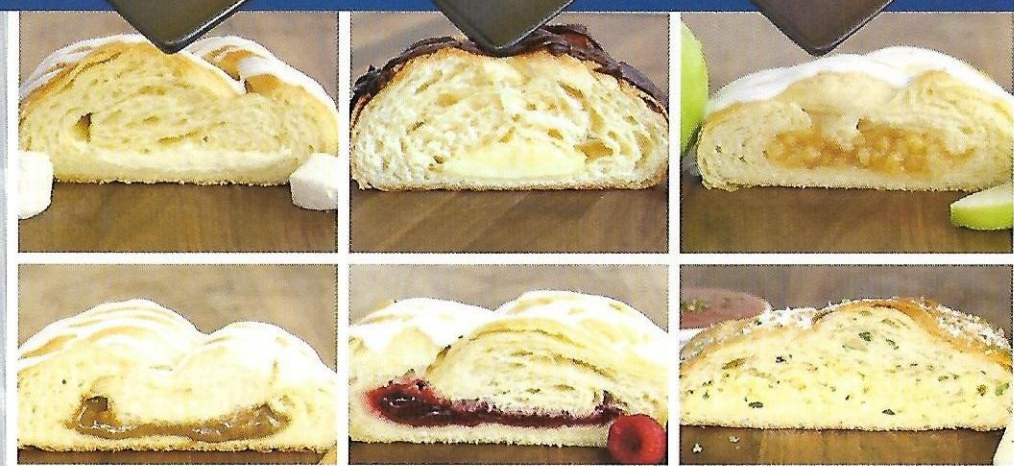

# SHARE THE GOOD

NEW Premium, 2.5lb

Makes  
(40)  
Cookies!

Pre-portioned  
cubes

NEW!

Thanks For Your Support!